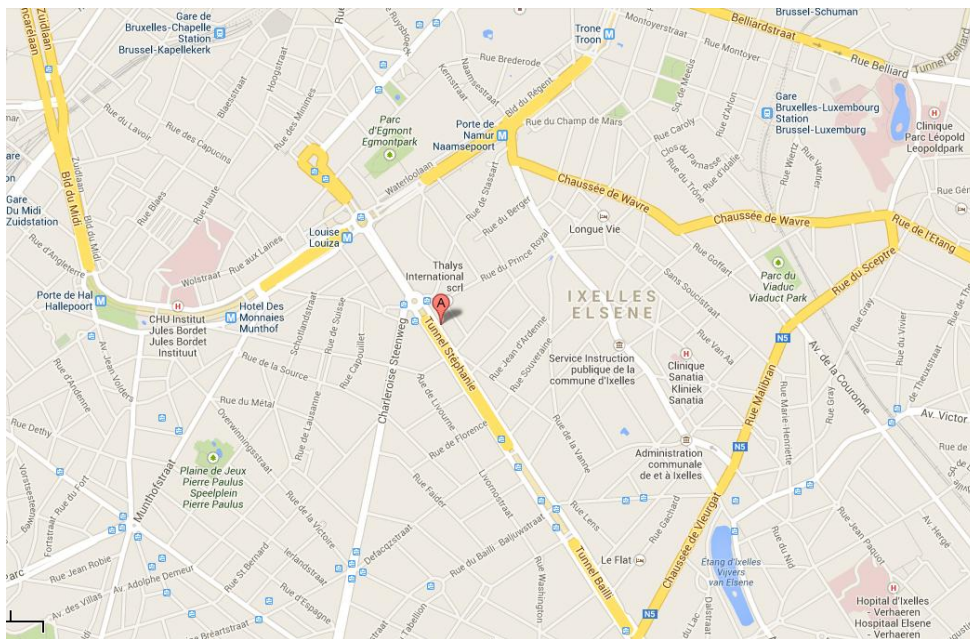

## Route description

B2B Learning  
Avenue Louise - Louizalaan 66  
B-1050 Brussels

Phone : +32 (0)2 335 12 36

Main entrance B2B Learning Avenue Louise 66 :  
Follow indications **Grosse Tour**. Take stairs to 1st floor or elevator to MZ.  
Cross the garden to the back of the building. Take elevator to 2<sup>nd</sup> floor.

Back entrance B2B Learning Avenue de la Grosse Tour 7 :  
You will find our reception on the **2<sup>nd</sup> floor**.

### By Train:

The best access will be through Central Station.  
From there take tram 93 or 94 "Paleizen-Palais" and get off at "Stefania-Stephanie".

### Parking facilities

We advise to park at Interparking "Stéphanie-Louise (Wiltchers)", Avenue Louise 83,  
1060 Brussels. ( ± 15 € / day)